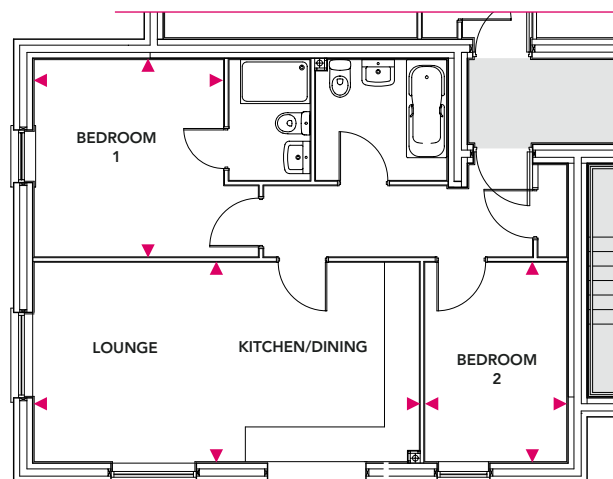

Plots 20, 24, 28

Total Area = 63.5m²

Kitchen/Dining/Lounge

6.64m x 3.44m

Bedroom 1

3.26m x 3.40m

Bedroom 2

3.44m x 2.44m

Plots 21, 25, 29

Total Area = 63.5m²

Kitchen/Dining/Lounge

6.37m x 3.62m

Bedroom 1

4.35m x 2.73m

Bedroom 2

3.45m x 2.40m

Plots 22, 26, 30

Total Area = 63.5m²

Kitchen/Dining/Lounge

6.25m x 4.49m

Bedroom 1

3.94m x 2.75m

Bedroom 2

3.94m x 2.15m

Plot 23

Total Area = 62.8m²

Kitchen/Dining/Lounge

6.84m x 3.34m

Bedroom 1

4.46m x 3.30m

Bedroom 2

4.09m x 2.18m