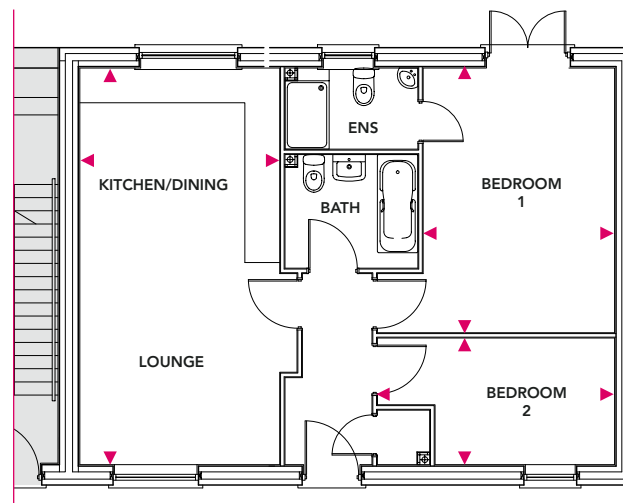

Plots 21, 25, 29

Total Area = 63.5m²

Kitchen/Dining/Lounge

6.37m x 3.62m

Bedroom 1

4.35m x 2.73m

Bedroom 2

3.45m x 2.40m

Plots 22, 26, 30

Total Area = 63.5m²

Kitchen/Dining/Lounge

6.25m x 4.49m

Bedroom 1

3.94m x 2.75m

Bedroom 2

3.94m x 2.15m

Plot 23

Total Area = 62.8m²

Kitchen/Dining/Lounge

6.84m x 3.34m

Bedroom 1

4.46m x 3.30m

Bedroom 2

4.09m x 2.18m

Plot 27

Total Area = 62.8m²

Kitchen/Dining/Lounge

6.75m x 2.98m

Bedroom 1

3.75m x 3.27m

Bedroom 2

3.68m x 2.37m