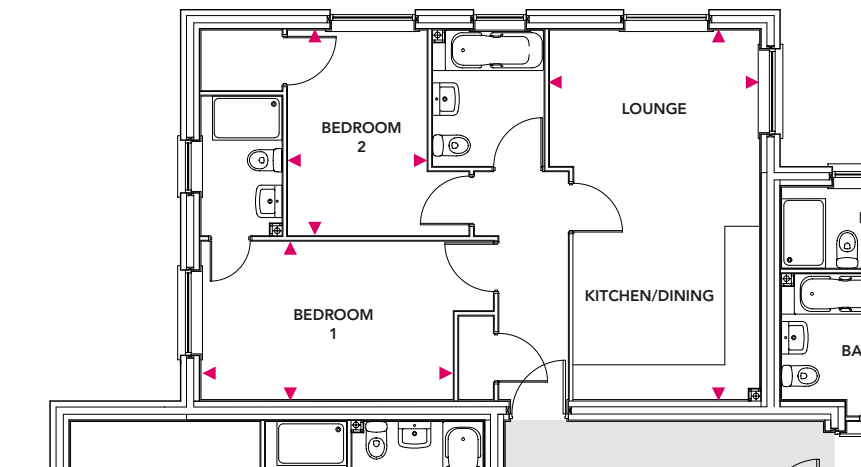

Plots 21, 25, 29

Total Area = 63.5m²

Kitchen/Dining/Lounge

6.37m x 3.62m

Bedroom 1

4.35m x 2.73m

Bedroom 2

3.45m x 2.40m

Plots 22, 26, 30

Total Area = 63.5m²

Kitchen/Dining/Lounge

6.25m x 4.49m

Bedroom 1

3.94m x 2.75m

Bedroom 2

3.94m x 2.15m

Plot 23

Total Area = 62.8m²

Kitchen/Dining/Lounge

6.84m x 3.34m

Bedroom 1

4.46m x 3.30m

Bedroom 2

4.09m x 2.18m

Plot 27

Total Area = 62.8m²

Kitchen/Dining/Lounge

6.75m x 2.98m

Bedroom 1

3.75m x 3.27m

Bedroom 2

3.68m x 2.37m