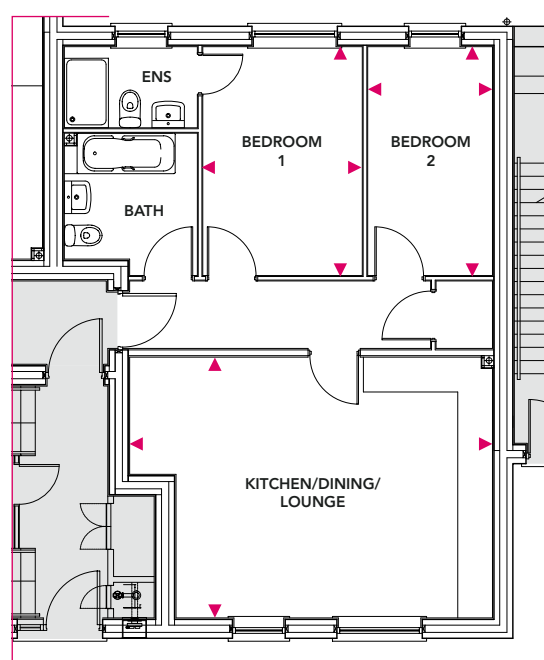

Plots 21, 25, 29

Total Area = 63.5m²

Kitchen/Dining/Lounge

6.37m x 3.62m

Bedroom 1

4.35m x 2.73m

Bedroom 2

3.45m x 2.40m

Plots 22, 26, 30

Total Area = 63.5m²

Kitchen/Dining/Lounge

6.25m x 4.49m

Bedroom 1

3.94m x 2.75m

Bedroom 2

3.94m x 2.15m

Plot 23

Total Area = 62.8m²

Kitchen/Dining/Lounge

6.84m x 3.34m

Bedroom 1

4.46m x 3.30m

Bedroom 2

4.09m x 2.18m

Plot 27

Total Area = 62.8m²

Kitchen/Dining/Lounge

6.75m x 2.98m

Bedroom 1

3.75m x 3.27m

Bedroom 2

3.68m x 2.37m