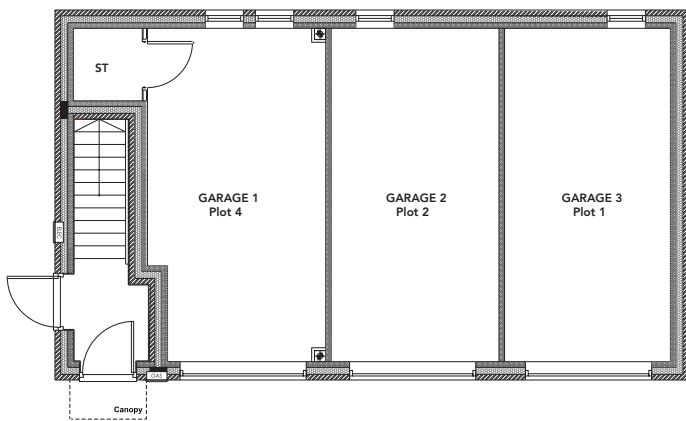

Plot 4*

Total Area = 66.2m²

*with garage

First Floor

Kitchen

2.5m x 2.45m

Living/Dining

5.94m x 3.45m

Bedroom 1

3.51m x 3.26m

Bedroom 2

3.51m x 2.58m

Ground Floor

First Floor