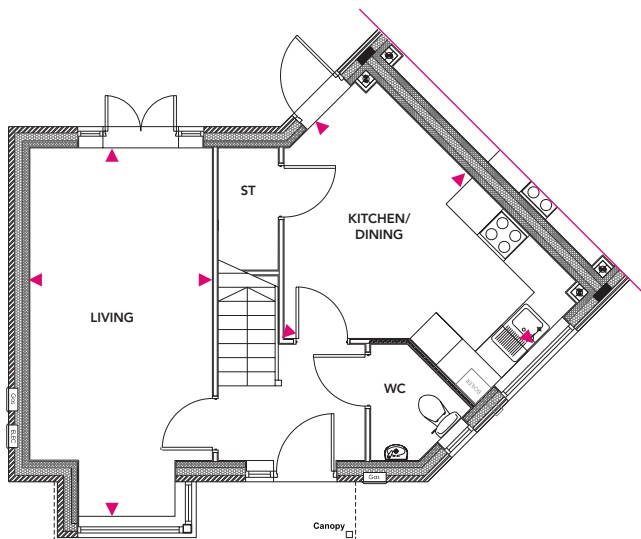

# Dalwood A

Woodland Walk, Madeley

Plots 2\*, 3, 30, 31, 32, 33, 36, 39,  
43\*, 44\*, 45\*, 47, 54, 59, 63, 64,  
80, 81, 84, 85, 96, 99

Total Area = 80.2m<sup>2</sup>

\*with garage

## Ground Floor

**Kitchen/Dining**

5.04m x 3.98m

**Living**

5.94m x 2.94m

## First Floor

**Bedroom 1**

3.52m x 2.17m

**Bedroom 3**

2.37m x 1.92m

**Bedroom 2**

4m x 2.57m

Ground Floor

First Floor