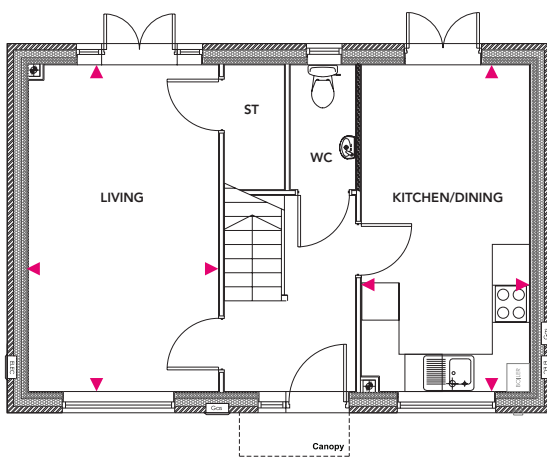

Plots 46, 51, 65, 68, 97, 98

Total Area = 84.6m²

Ground Floor

Kitchen/Dining

5.26m x 2.7m

Living

5.26m x 3.06m

First Floor

Bedroom 1

3.86m x 3.17m

Bedroom 2

3.08m x 3.06m

Bedroom 3

2.76m x 2m

Ground Floor

First Floor