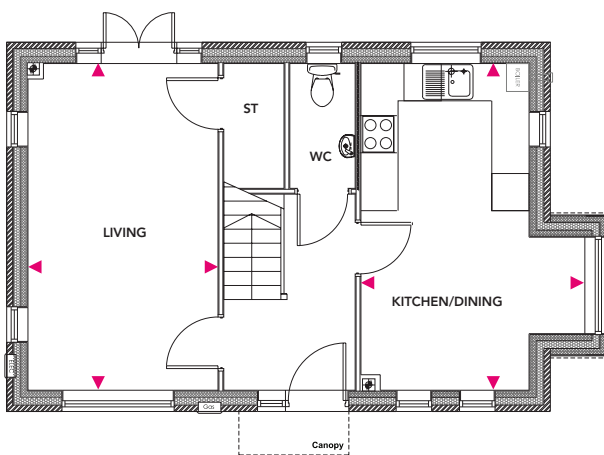

Plots 5, 27, 29, 50, 61

Total Area = 84.6m²

Ground Floor

Kitchen/Dining

5.26m x 3.6m

Living

5.26m x 3.06m

First Floor

Bedroom 1

3.86m x 3.17m

Bedroom 2

3.08m x 3.06m

Bedroom 3

2.76m x 2m

Ground Floor

First Floor