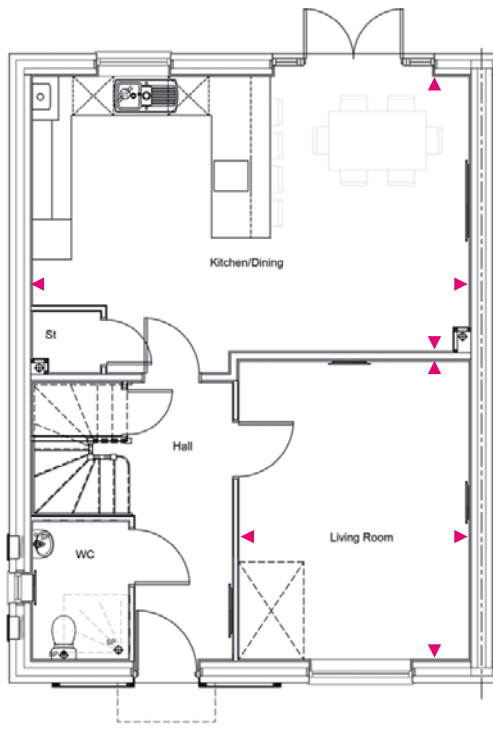

4 bedroom house

Plot 135*, 136*

Total Area = 107m²

Ground Floor

Kitchen/Dining

6.03m x 4.49m

Living

4.14m x 3.47m

First Floor

Bedroom 1

3.85m x 3.24m

Bedroom 3

3.10m x 2.21m

Bedroom 2

3.49m x 2.83m

Bedroom 4

2.71m x 2.69m

Ground Floor

First Floor