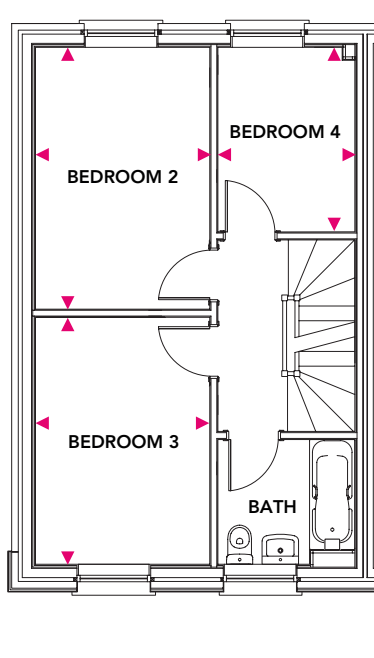

4 bedroom house

Plots 103**, 104**, 105**, 106**

Total Area = 120m²

Ground Floor

Kitchen/Dining

5.08m x 2.74m

Living

4.91m x 3.55m

First Floor

Bedroom 2

4.02m x 2.71m

Bedroom 3

3.82m x 2.71m

Bedroom 4

2.86m x 2.10m

Second Floor

Bedroom 1

6.93m x 3.80m

Ground Floor

First Floor

Second Floor