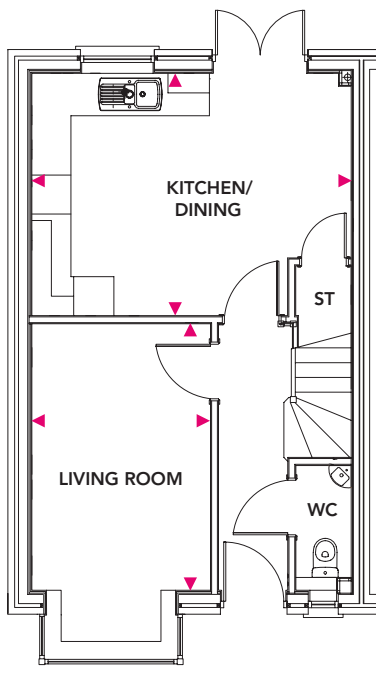

4 bedroom house

Plots 103**, 104**, 105**, 106**

Total Area = 120m²

Ground Floor

Kitchen/Dining

5.08m x 2.74m

Living

4.91m x 3.55m

First Floor

Bedroom 2

4.02m x 2.71m

Bedroom 3

3.82m x 2.71m

Bedroom 4

2.86m x 2.10m

Second Floor

Bedroom 1

6.93m x 3.80m

Ground Floor

First Floor

Second Floor