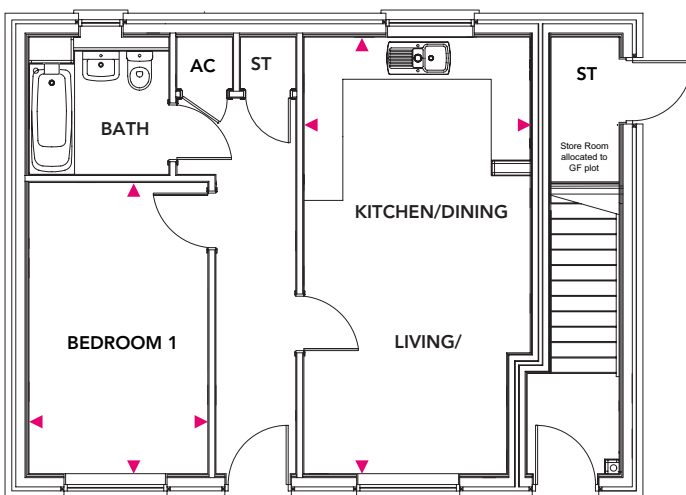

1 bedroom apartment

Plots 151*, 152*, 153*, 154*

Total Area = 51m² Ground Floor

Total Area = 66m² First Floor

Ground Floor Apartment

Kitchen/Dining/Living

6.71m x 3.48m

Bedroom 1

4.63m x 2.75m

First Floor Apartment

Kitchen/Dining/Living

6.71m x 3.47m

Bedroom 1

4.36m x 3.02m

Ground Floor (151, 153)

First Floor (152, 154)