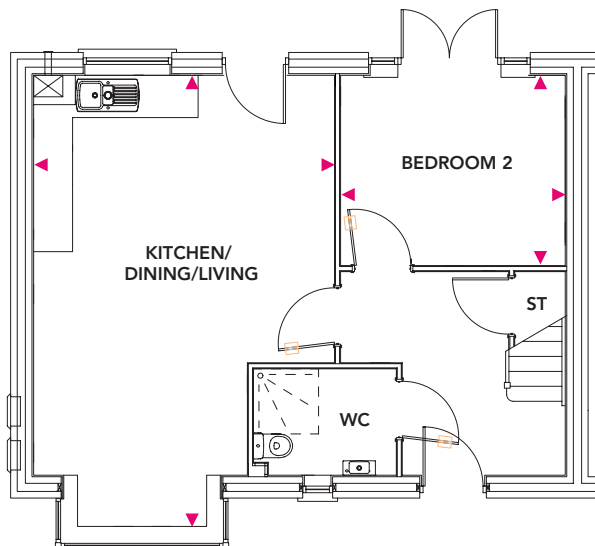

2 bedroom bungalow

Plot 110, 111, 145*, 147*

Total Area = 85m²

Ground Floor

Kitchen/Dining/Living

6.93m x 4.62m

Bedroom 1

3.45m x 2.92m

First Floor

Bedroom 2

4.39m x 4.28m

Ground Floor

First Floor