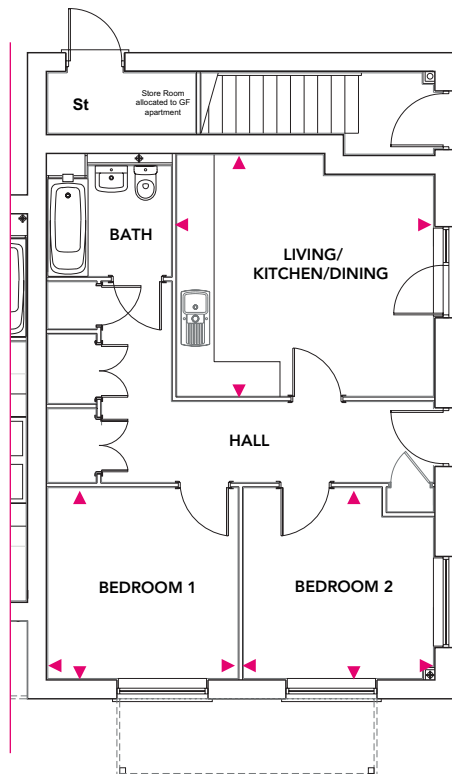

2 bedroom apartment

Plots 155*, 156*

Total Area = 71m²

Ground Floor Apartment

Kitchen/Dining/Living 4.46m x 4.19m **Bedroom 2** 3.30m x 3.31m

Bedroom 1 3.30m x 3.31m

First Floor Apartment

Kitchen/Dining/Living 6.71m x 3.06m **Bedroom 2** 3.38m x 3.02m

Bedroom 1 4.41m x 2.75m

Ground Floor Apartment (155)

First Floor Apartment (156)