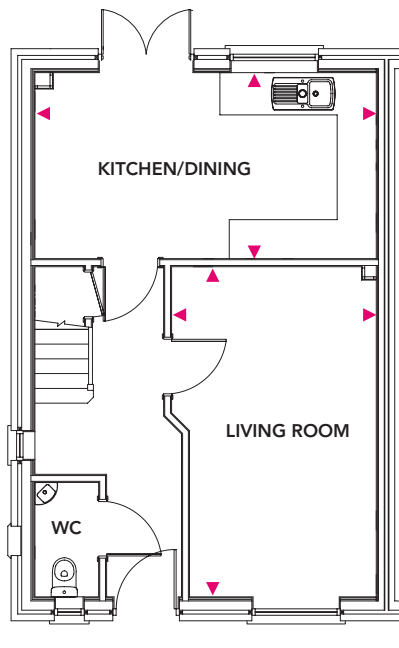

3 bedroom house

Plots 94, 99, 100, 109, 124,
132*, 133*, 143, 144

Total Area = 85m²

Ground Floor

Kitchen/Dining

5.24m x 2.85m

Living

5.10m x 3.14m

First Floor

Bedroom 1

3.33m x 3.09m

Bedroom 2

3.74m x 3.09m

Bedroom 3

2.96m x 2.39m

Ground Floor

First Floor