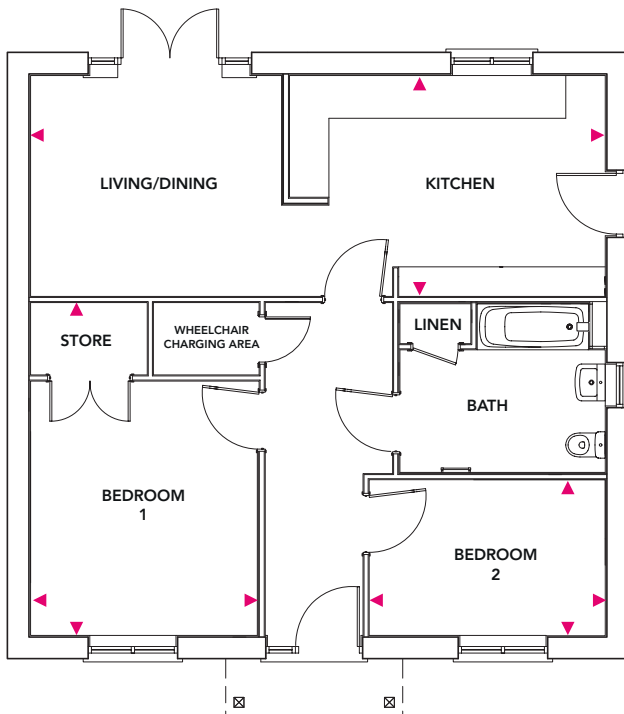

2 bedroom bungalow

Plots 91*, 92*, 126*, 148*

Total Area = 74m²

Ground Floor

Kitchen/Dining/Living

8.73m x 3.35m

Bedroom 1

5.06m x 3.58m

Bedroom 2

3.35m x 2.37m

Ground Floor

* Wheelchair adaptable dwelling

*With carport, see site/floor plans for details

www.nuplace.co.uk