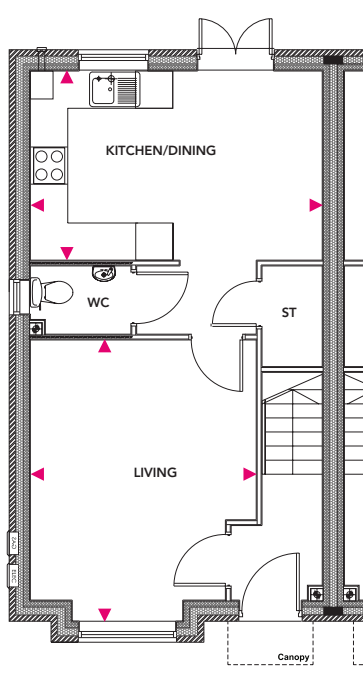

Abbey Wood C

Pool View, Randlay

Plots 7, 8*, 21, 22

Total Area = 79.6m²

*with garage

Ground Floor

Kitchen/Dining

4.7m x 3.05m

Living

4.53m x 3.64m

First Floor

Bedroom 1

3.7m x 3.39m

Bedroom 2

3.68m x 2.56m

Bedroom 3

2.68m x 2.05m

Ground Floor

First Floor