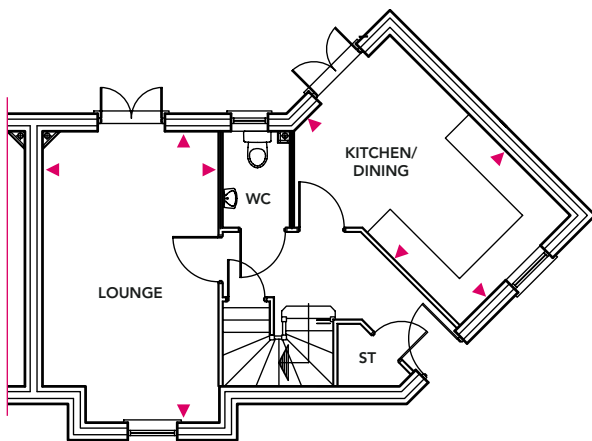

Plots 46, 47

Total Area = 89.9m²

Ground Floor

Kitchen/Dining

4.68m x 3.75m

Living

5.34m x 3.23m

First Floor

Bedroom 1

4.05m x 3.23m

Bedroom 2

5.25m x 2.48m

Bedroom 3

3.71m x 2.10 m

Ground Floor

First Floor