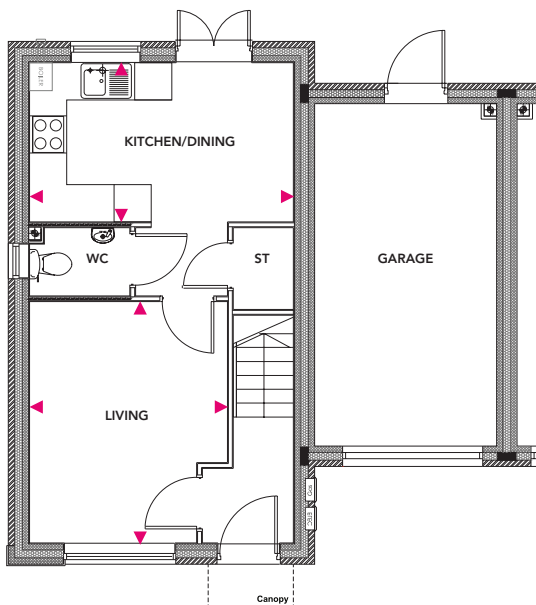

Ringwood B

Woodland Walk, Madeley

Plots 12*, 19*, 37*, 38*, 66*, 67*, 88*, 93*

Total Area = 82.4m²

*with garage

Ground Floor

Kitchen/Dining

4.25m x 2.56m

Living

3.89m x 3.19m

First Floor

Bedroom 1

4.19m x 2.9m

Bedroom 3

4.25m x 2.25m

Bedroom 2

4.25m x 3.06m

Ground Floor

First Floor