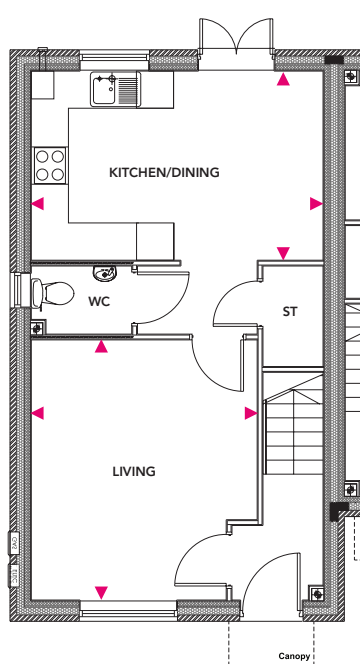

Plot 11

Total Area = 79.6m²

Ground Floor

Kitchen/Dining

4.7m x 3.05m

Living

4.19m x 3.64m

First Floor

Bedroom 1

3.7m x 3.05m

Bedroom 2

3.68m x 2.56m

Bedroom 3

2.68m x 2.05m

Ground Floor

First Floor