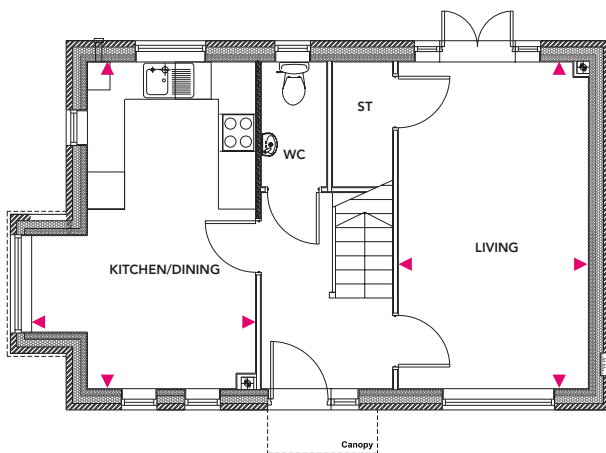

Plot 25

Total Area = 84.8m²

Ground Floor

Kitchen/Dining

5.26m x 3.6m

Living

5.26m x 3.06m

First Floor

Bedroom 1

3.86m x 3.17m

Bedroom 2

3.06m x 3.08m

Bedroom 3

2.76m x 2m

Ground Floor

First Floor